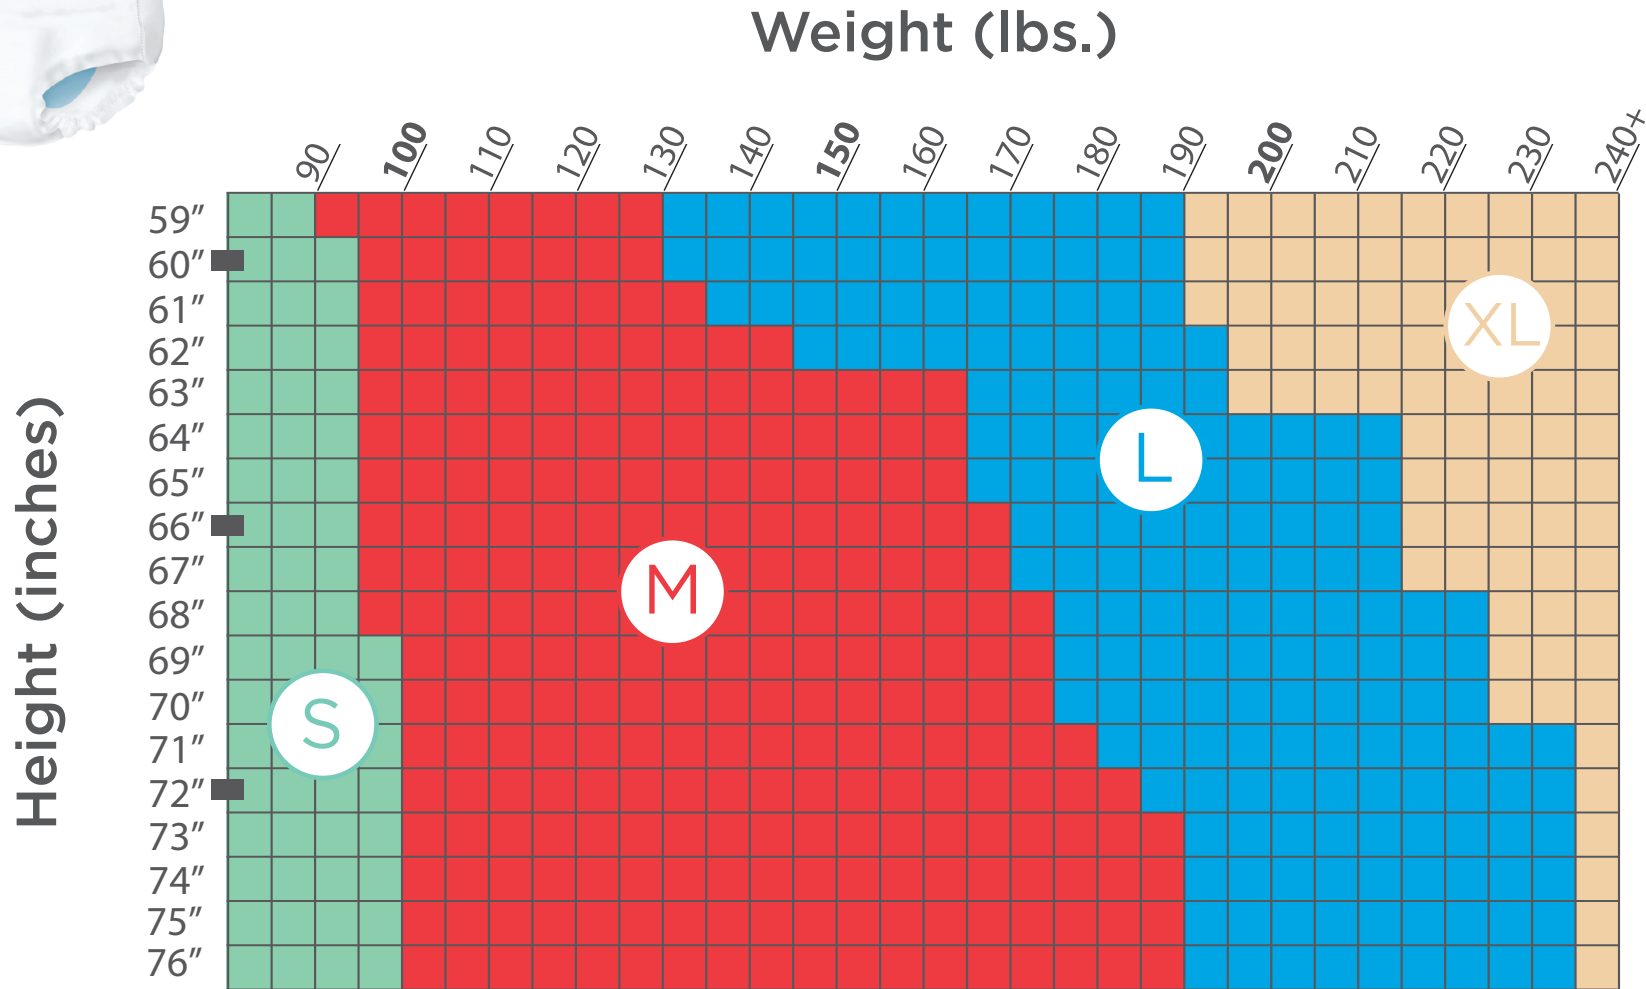

# UNDERWEAR FOR MEN HEIGHT & WEIGHT SIZING CHART

Height Conversion Key					
59"=4'11"	62"=5'2"	65"=5'5"	68"=5'8"	71"=5'11"	74"=6'2"
60"=5'0"	63"=5'3"	66"=5'6"	69"=5'9"	72"=6'0"	75"=6'3"
61"=5'1"	64"=5'4"	67"=5'7"	70"=5'10"	73"=6'1"	76"=6'4"