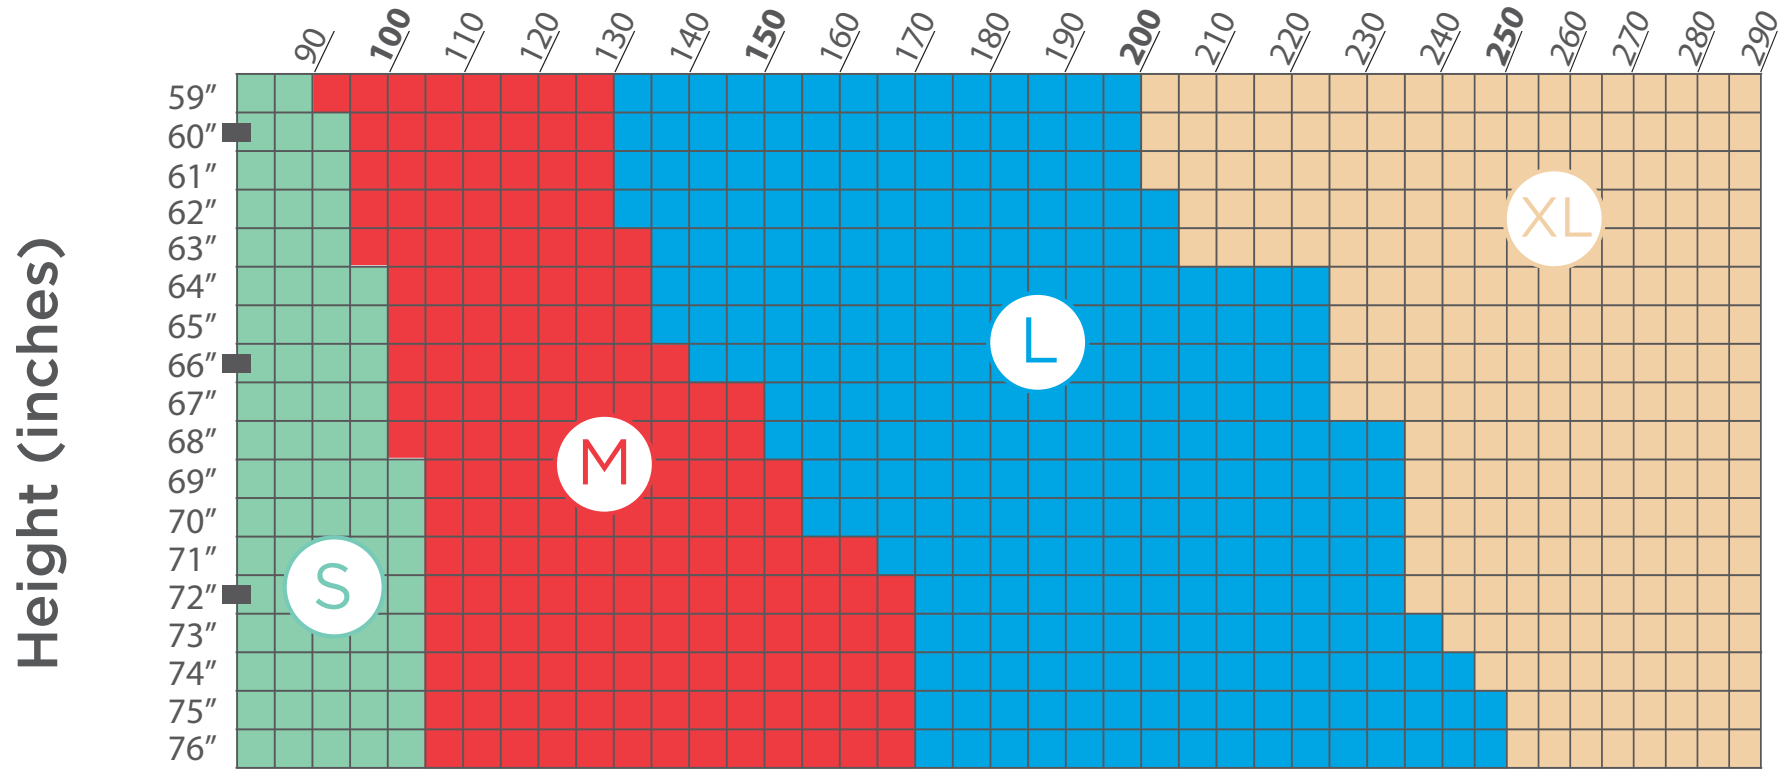

ADULT BRIEFS WITHOUT SIZE REGULAR HEIGHT & WEIGHT SIZING CHART

Weight (lbs.)

Height Conversion Key

59"=4'11"	62"=5'2"	65"=5'5"	68"=5'8"	71"=5'11"	74"=6'2"
60"=5'0"	63"=5'3"	66"=5'6"	69"=5'9"	72"=6'0"	75"=6'3"
61"=5'1"	64"=5'4"	67"=5'7"	70"=5'10"	73"=6'1"	76"=6'4"