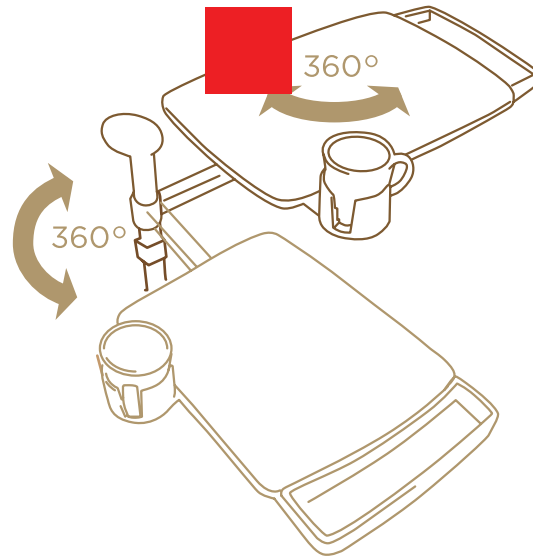

## THE DETAILS

**PRODUCT WEIGHT**  
Product weighs 20 lbs

**BAMBOO TRAY**  
Large 100% bamboo swivel tray slides out of the way when not in use

**PACKAGE DIMENSIONS**  
3.75" H x 20.5" L x 21" W

**CASE DIMENSIONS**  
2/case, 7.5" H x 20.5" L x 21" W

**ADJUSTABLE**  
Adjustable height and width to fit most any couch, chair, or lift chair

**STRONG**  
Weight capacity of handle 250 lbs

Weight capacity of tray 30 lbs

## HEIGHT ADJUSTMENT

## TRAY SWIVELS AND PIVOTS

The tray easily pivots out of your way or swivels to adjust to the perfect angle

Dimensions of Handle 4.5" x 5"