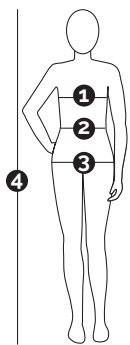

**SIZING CHART**

*for Bodysuits (#2010, 2030, 2031, 2040, and 2050)*  
**in Inches**

<b>US Size</b>	<b>XS</b>	<b>S</b>	<b>M</b>	<b>L</b>	<b>XL</b>	<b>XXL</b>	<b>XXXL</b>
1. Chest	32-34	34-36	37-38	39-41	41-43	44-46	46-48
2. Waist	32-34	34-36	37-38	39-41	41-43	44-46	46-48
3. Hips	32-34	34-36	37-38	39-41	41-43	44-46	46-48
4. Length	64-68	66-69	67-71	68-72	69-74	70-75	72-77

**FINDING THE RIGHT FIT**

*Fit Guidelines*

**Fabric:** 100% Cotton, 210 grams

**Washing:** Wash at 90 degrees, do not bleach, dry and iron at a low setting  
 Product is designed to shrink 10% in length for a perfect fit.