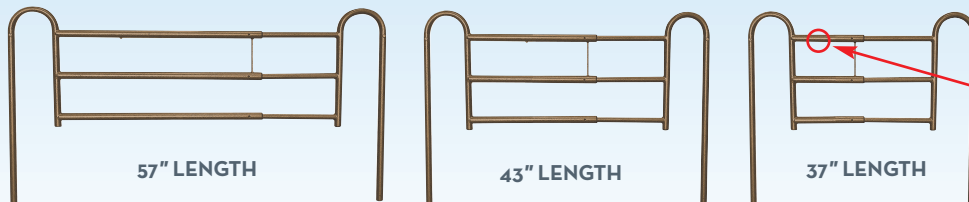

EASILY ADJUSTABLE LENGTH!

**ADJUSTMENT BUTTON
ALLOWS FOR
3 DIFFERENT LENGTHS!**

*Important Notice: Item numbers that display an asterisk (*) reflect an item that will be discontinued or package change.